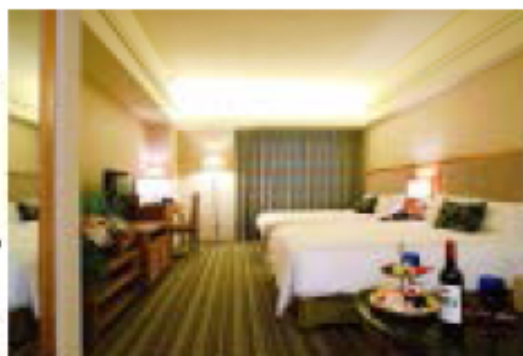

Azure Hotel offers 163 comfortable and well-furnished rooms.
Banquets & Conference
Free WiFi & Gym
The Kid's club
The Pet's hotel
Laundry

房價 (Room Rates / 宿泊料金)

精緻雙人房	Superior Room	NT\$4,200
經典雙人房	Classic Room	NT\$3,000
豪華家庭套房	Deluxe Family Room	NT\$7,200
藍天翼房	Azure Suite	NT\$12,000