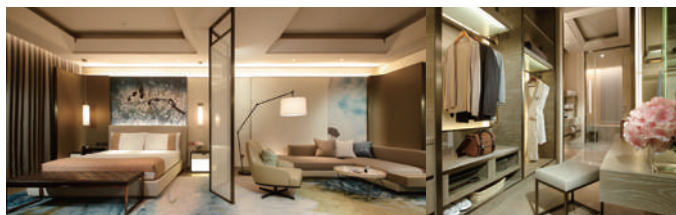

Room 512, 5F, Silvercord Tower 1, 30 Canton Road, Tsim Sha Tsui, Kowloon, Hong Kong
☎85-2-2581-0933
☎85-2-2581-0262
✉info@ttbkhk

Malaysia

Taiwan Visitors Association, Kuala Lumpur Office

Suite 25-01, Level 25, Wisma Goldhill, 67 Jalan Raja Chulan, 50200 Kuala Lumpur Malaysia
☎60-3-2070-6789
☎60-3-2072-3559
✉tbrockl@taiwan.net.my
🌐www.taiwan.net.my/ms/

China

Taiwan Strait Tourism Association, Beijing Office

29th Floor, West Tower, LG Twin Towers, B12 Jianguomenwai Avenue, Chaoyang Dist., Beijing, PR China 100022
☎86-10-6566-4100
☎86-10-6566-1921
✉tsta5@tsta-bj.org
🌐www.tsta-bj.com

Taiwan Strait Tourism Association Shanghai Branch Office

Room 1002,10F Headquarters Building No.168 Xizang Middle Road, Shanghai,200001
☎86-21-6351-0909
☎86-21-6351-0696
✉taiwan@tlhsh.org

Taiwan Strait Tourism Association Shanghai Branch Fuzhou Office

Room 1806,18F Rongdu International Building No.82 Wusi Road,Fuzhou,350000
☎86-591-6333-5018
☎86-591-6333-5017
✉taiwantourismla@gmail.com

Thailand

Tourism Representative, Travel Section, Taipei Economic and Cultural Office in Thailand

20th FL, Empire Tower 195 South Sathorn Road, Yannawa Bangkok 10120, Thailand
☎66-6-4545-1582
✉ttb.bkk2017@gmail.com

India

Taiwan Tourism Information Center in Mumbai

Center 1, 11 Fl., Unit No.9, World Trade Center Cuffe Parade, Mumbai 400 005, India

領銜極致 · 樂饗盛典

A HOTEL THAT REDEFINES LUXURY

Grand Mayfull Hotel Taipei is located in Dazhi district, which has a unique environment setting with mountain and riverside views. The hotel offers 146 deluxe rooms, five exquisite restaurants, a poolside bar and a bakery, which devotes to offering guest a most rewarding and relaxing stay as well as a unique dining experience.

2016 World Luxury Hotel Awards - NEW LUXURY HOTEL REGIONAL WINNER

2017 World Travel Awards - TAIWAN'S LEADING HOTEL

2017 World Luxury Hotel Awards - LUXURY HOTEL WINNER

2018 Michelin Guide Hotel - Top 3 Luxurious Hotels in Taipei

No.55, Lequn 2nd Rd., Zhongshan Dist., Taipei 10462, Taiwan
T (+886 2) 7722-3399 www.grandmayfull.com