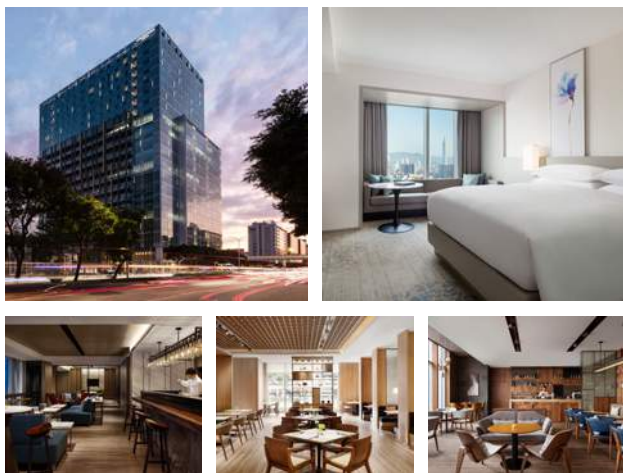

台北國泰萬怡酒店

Courtyard by Marriott Taipei Downtown
コートヤード台北ダウンタウン

104 台北市中山區民生東路三段 6 號

No.6, Sec. 3, Minsheng E. Rd., Zhongshan Dist., Taipei City 104, Taiwan

☎ 886-2-77503399 📠 886-2-77503311

🌐 courtyardtaipeidowntown.com 📧 cy.tpecd.ays@courtyard.com

房間數 / Number of Rooms / 部屋数 : 227

房間種類 / ROOM RATES / 宿泊料金			NT$
雅緻客房	Superior Room	スーペリアルーム	13,500
豪華客房	Deluxe Room	デラックスルーム	15,000
卓越客房	Premier Room	プレミアムルーム	16,500
行政客房	Executive Room	エグゼクティブルーム	18,000
萬怡套房	Courtyard Suite	コートヤードスイート	30,000

會議室 / MEETING ROOM RATES / 會議室		NT$
412 人		340,000
134 人		128,000
75 人		96,000

餐費 / MEAL CHARGES / 食事料金			NT$
早餐	Breakfast	朝食	700
午餐	Lunch	昼食	1,080
晚餐	Dinner	夕食	1,280

- 🏨 Hotel
- 🌐 EN、JA 🆓 免費 Free
- 🚗 8 mins drive to Taipei Songshan Airport
- 8 mins drive to Taipei Station
- 5 mins walk to MRT Xingtian Temple Station
- 附近景點 Attractions : 士林夜市、台北 101、行天宮